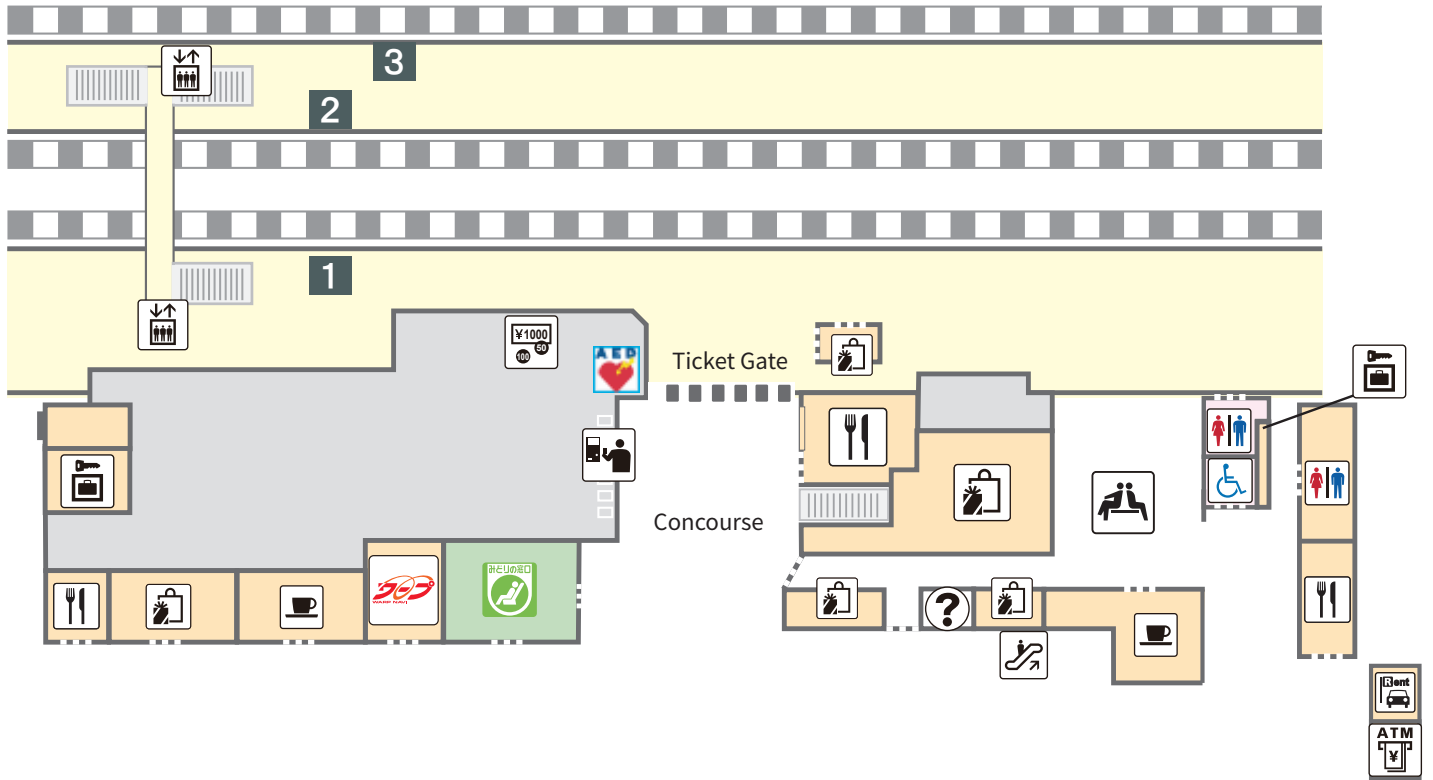

# Matsuyama station

for Takamatsu

- |                            |                |                       |                     |
|----------------------------|----------------|-----------------------|---------------------|
| Escalator                  | Coin lockers   | Fare Adjustment       | Restroom            |
| Elevator                   | Ticket machine | Stairs                | Accessible facility |
| Tourism information center | ATM            | Green Tickets Counter | AED                 |
| Travel Agency              | JR Rent-A-Car  | Lounge                | <b>1~3</b> Platform |