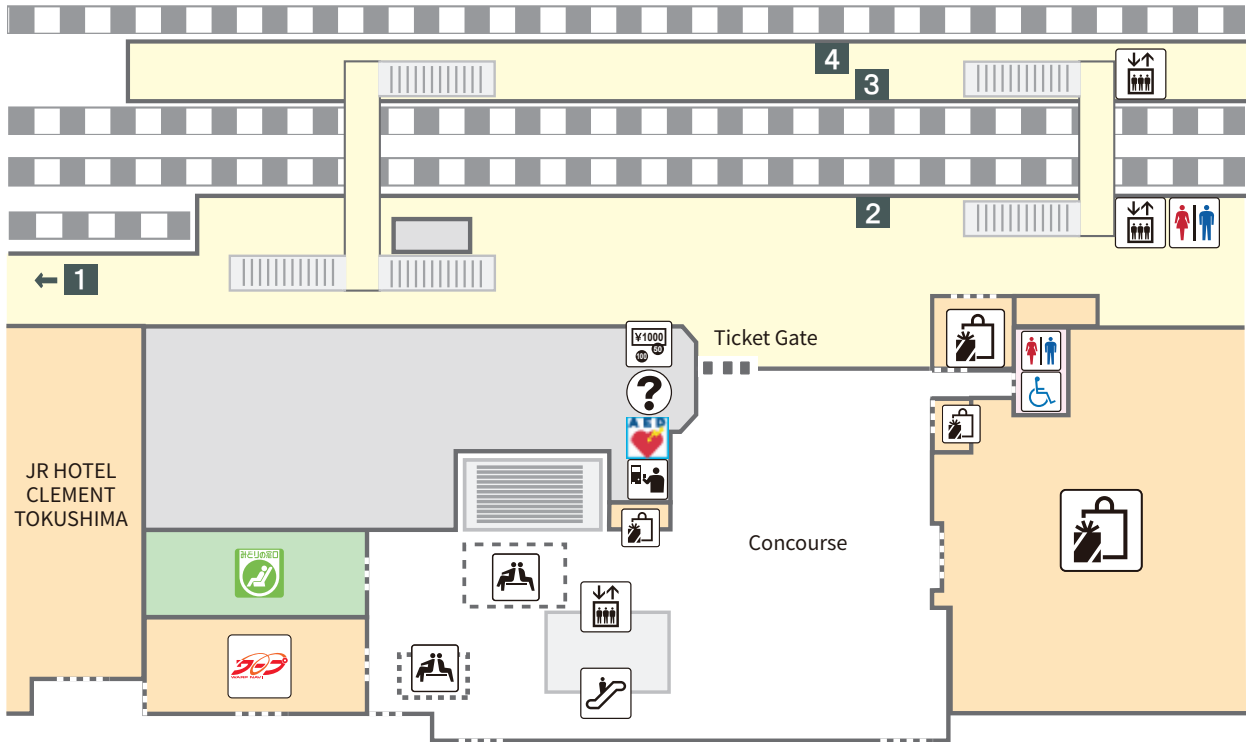

# Tokushima station

for Mugi

Escalator

Ticket machine

Fare Adjustment

Restroom

Elevator

Travel Agency

Stairs

Accessible facility

Tourism information center

Green Tickets Counter

AED

Lounge

1~4 Platform