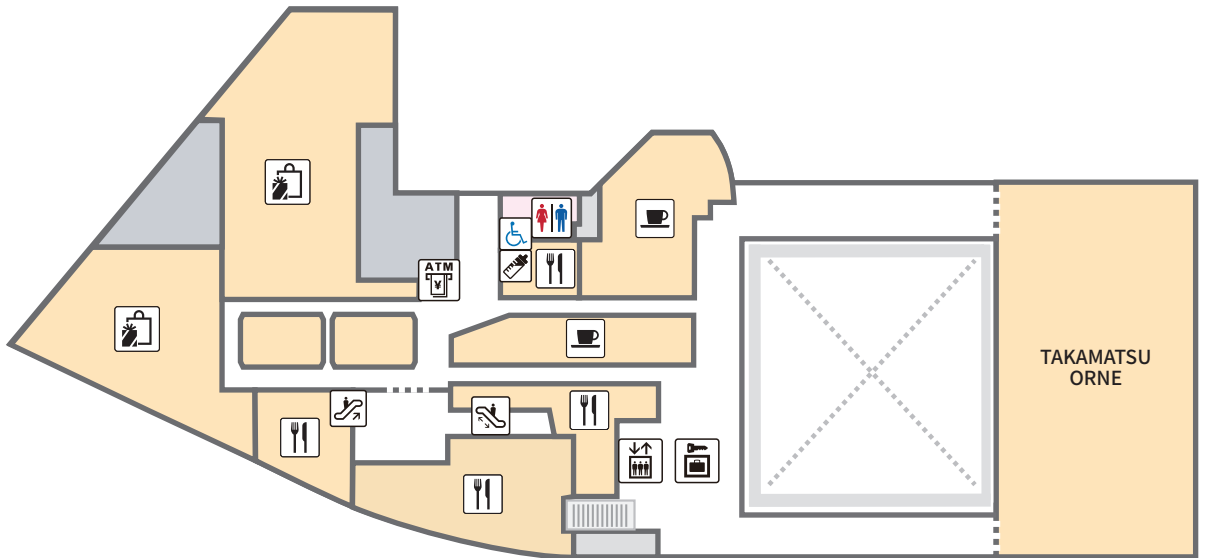

# Takamatsu station

1F

JR Shikoku Tour Takamatsu Branch (former WARP Takamatsu Branch) has moved to the 3rd floor of TAKAMATSU ORNE.

2F

- |                            |                |                       |                     |
|----------------------------|----------------|-----------------------|---------------------|
| Escalator                  | Coin lockers   | Fare Adjustment       | Restroom            |
| Elevator                   | Ticket machine | Stairs                | Accessible facility |
| Tourism information center | ATM            | Green Tickets Counter | AED                 |
| Nursery                    | 1~9 Platform   | Cafe                  | JR Rent-A-Car       |
| Lunch Box                  | Restaurant     | Shopping              |                     |

Express reserved ticketing machine