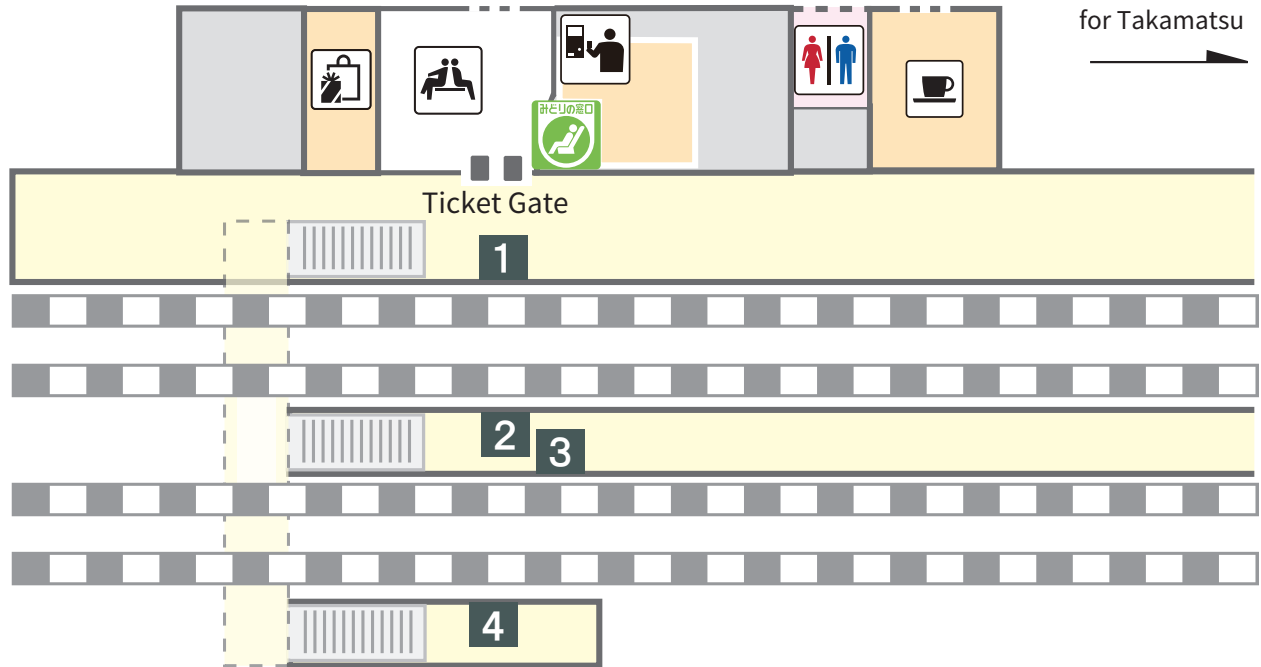

# Kan-onji station

Ticket machine

Stairs

Green Tickets Counter

Restroom

Lounge

1~4 Platform