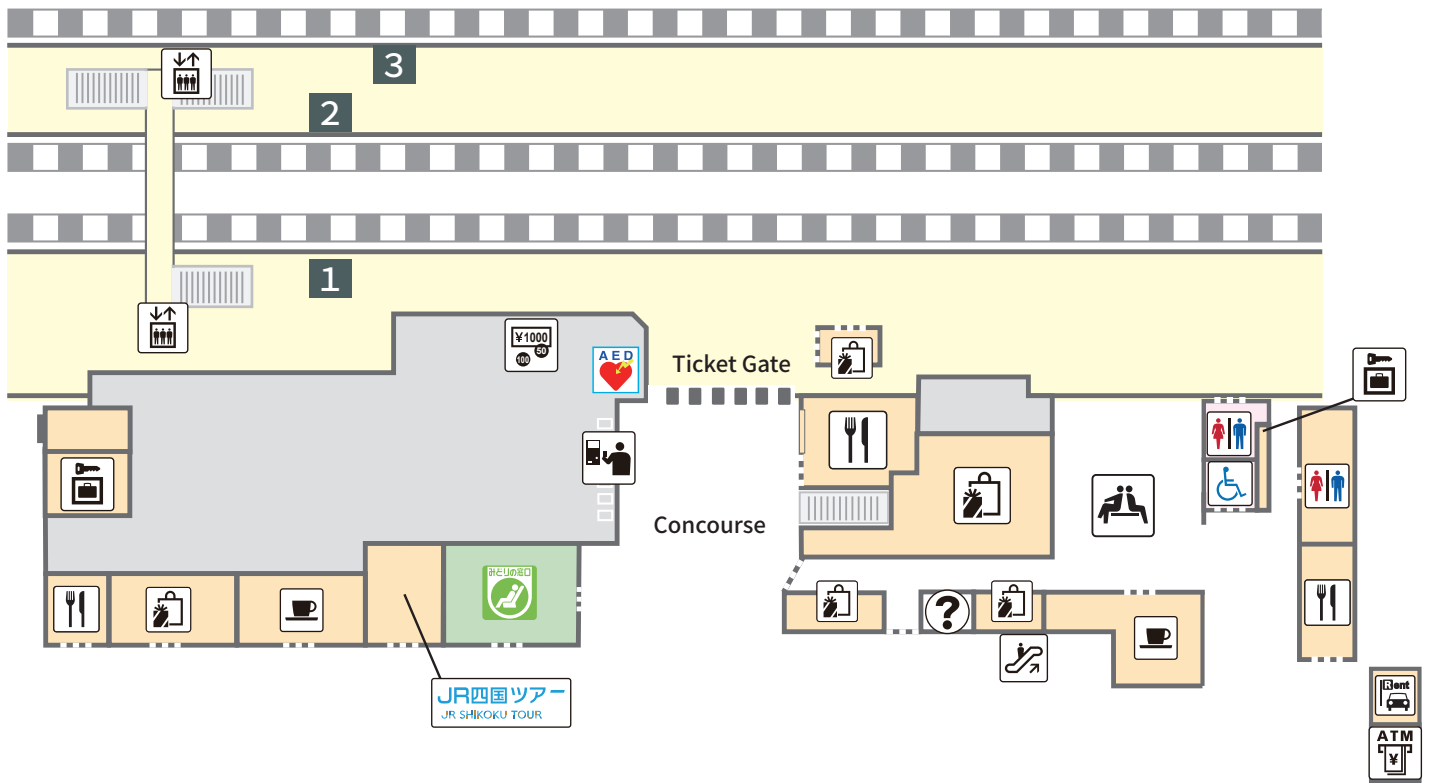

Matsuyama station

for Takamatsu

Escalator

Coin lockers

Fare Adjustment

Restroom

Elevator

Ticket machine

Stairs

Accessible facility

Tourism information center

ATM

Green Tickets Counter

AED

JR Rent-A-Car

Lounge

1~3 Platform

JR Shikoku Tour Matsuyama Branch (JR Shikoku Travel Service Center)