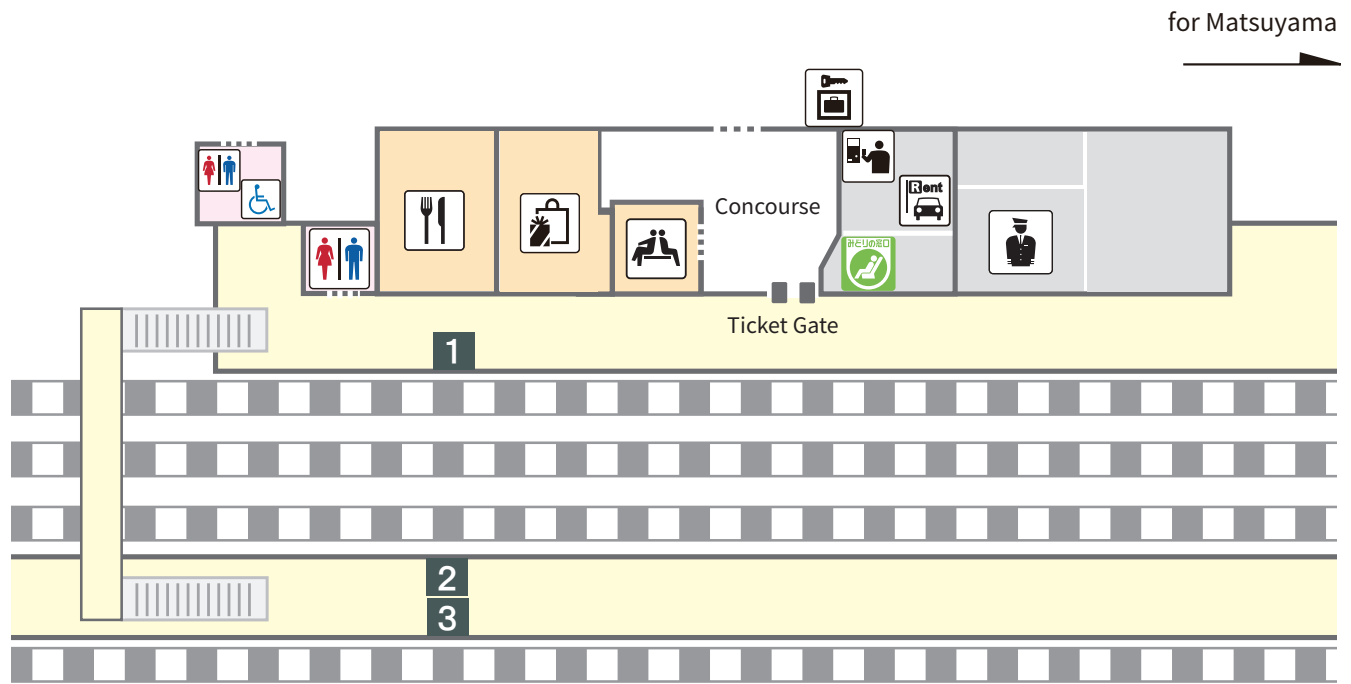

Yawatahama station

 Coin lockers	 Ticket machine	 Stairs	 Restroom
 Station Office	 Lounge	 Green Tickets Counter	 Accessible facility
1~3 Platform	 JR Rent-A-Car		