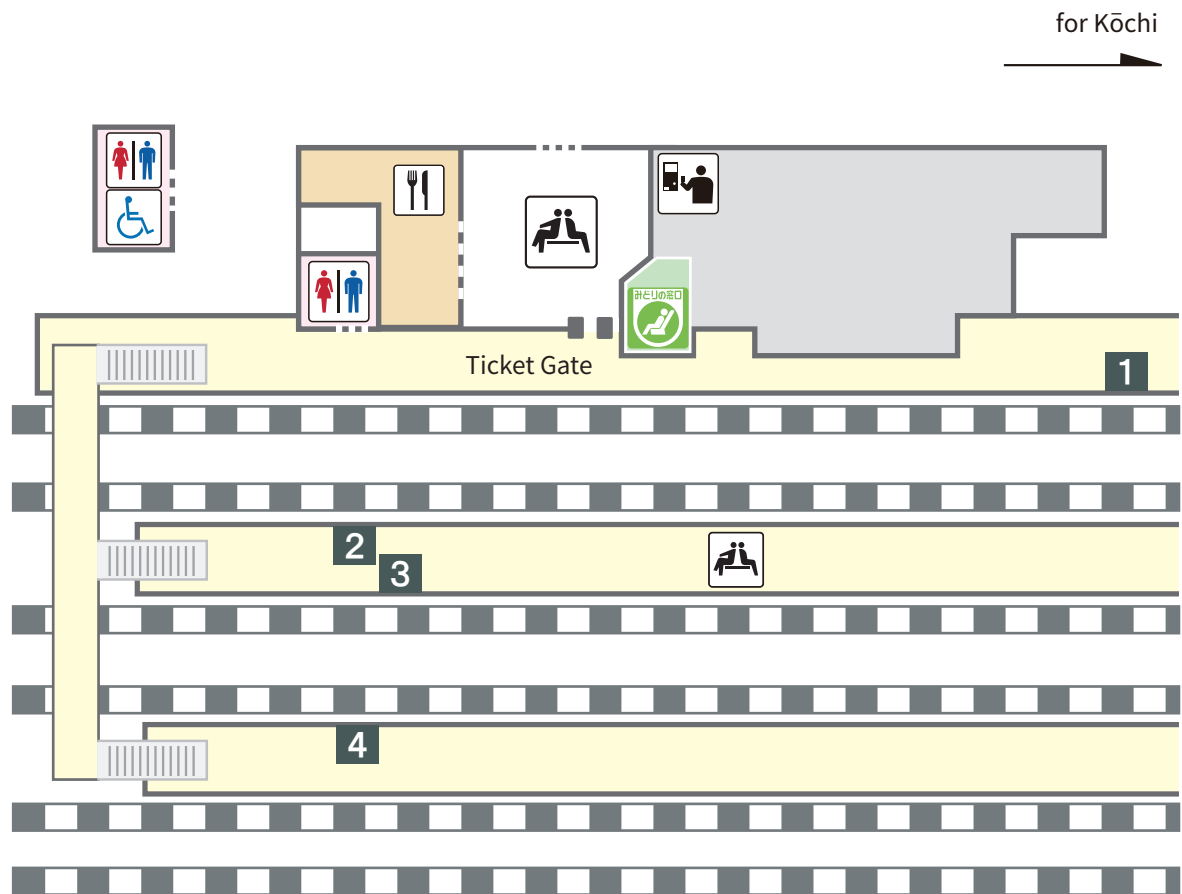

Kubokawa station

Ticket machine

Lounge

Stairs

Restroom

Green Tickets Counter

Accessible facility

Platform

1

~

4